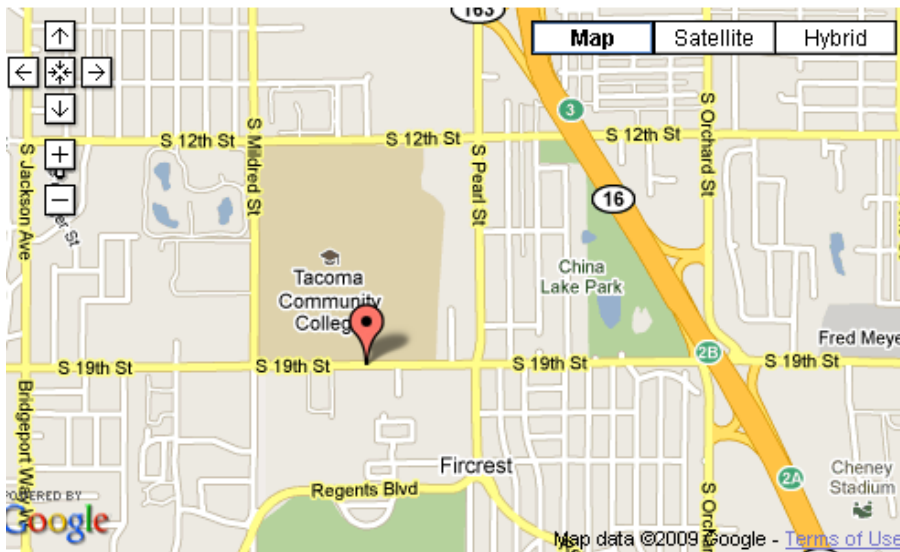

**TACOMA COMMUNITY COLLEGE**  
**6501 S 19<sup>th</sup> St**  
**Tacoma, WA 98466**  
**Room 250, Building 27**

**Directions:**

- From North or South I-5 take Exit 132 (Bremerton/HWY 16).
- Follow HWY 16 to the South 19th Street (West) – Orchard Street (South) Exit.
- Turn right at Orchard Street.
- Turn right at 19th Street and travel approximately 1.5 miles.
- Turn right at Mildred Street.
- TCC is on the right.

**Parking:** You may park in designated visitor parking spaces located on all sides of the Tacoma campus. Be sure to display your parking permit prominently.